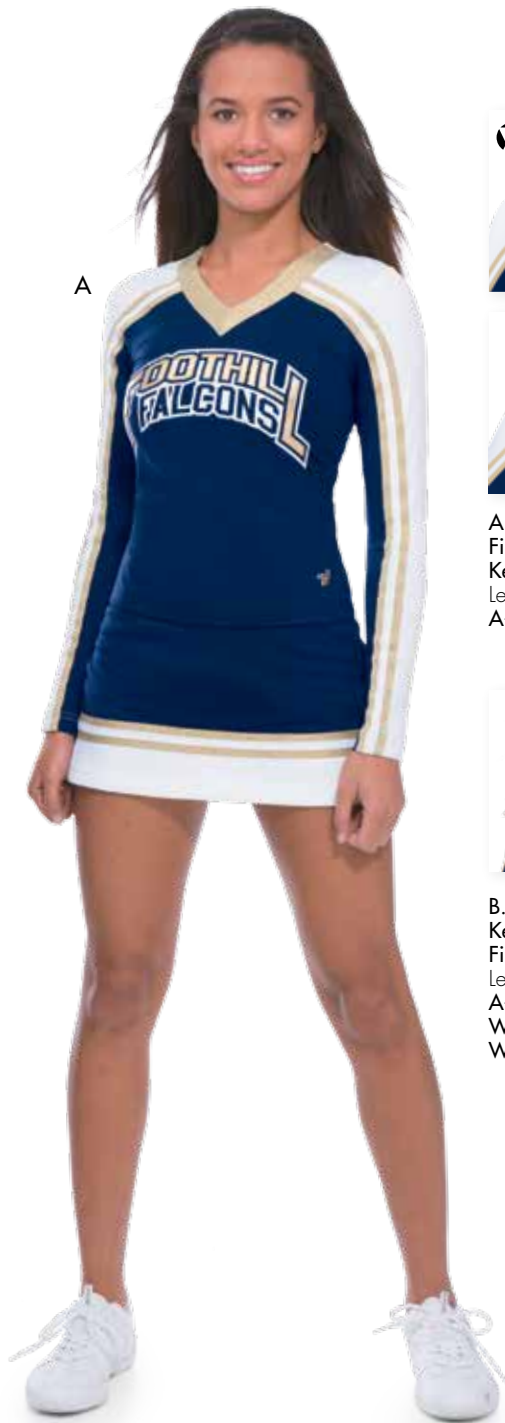

A

A. NEW! MotionFLEX® BODYLINER
Filled Back MFBL-1521BH $79.95
Keyhole Back MFBL-1521BKH $79.95
Lettering: (CFDDAR-4) 3"
A-LINE SKIRT S-114 $64.95

B. NEW! MotionFLEX® BODYLINER
Keyhole Back MFBL-1525KH $69.95
Filled Back MFBL-1525H $69.95
Lettering: (CFDDAR-4) 3"
A-LINE SKIRT
With Brief MFS-1526B $61.95
Without Brief MFS-1526 $53.95

B