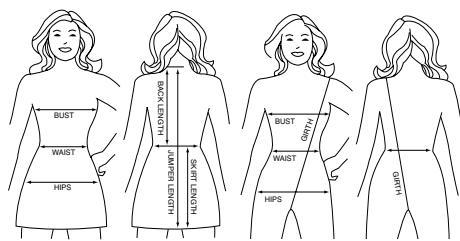

Additional Fashion Monogram Colors:

AQU Aqua	MAG Magenta	NOR Neon Orange	NPR Neon Purple	WAT Watermelon
JAD Jade	MNT Mint	NPK Neon Pink	NYL Neon Yellow	YEL Yellow

How to Determine Your Uniform Size

We strongly recommend that you contact your sales representative for professional assistance. For the Rep in your area call 1-800-533-8022 or visit varsity.com.