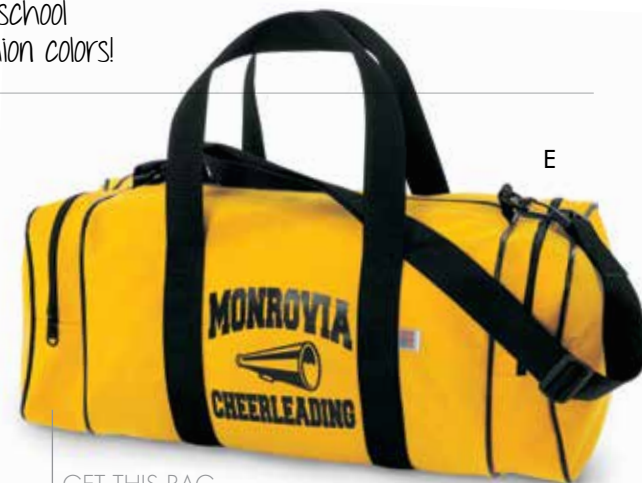

24" x 12" x 12"

Adjustable shoulder strap, wrap-around handles. Two gusseted end pockets. Screen: SCREENMAS.

F. BARREL BAG

BB08 \$25.95

18" x 9". Screen: SCREENRAV.

G, H. BACK PACK

BP08 \$45.95

15½" x 19" x 9½". Black Mesh water bottle holder. 1" webbing in Black, Bright Gold, Navy, Scarlet, or White.

G. Screen: SCREENSQSL

H. Screen: SCREENLLFBL2 (additional \$4 charge)

GET THIS BAG IN 2 SIZES!

I. NEW! BARREL SLING TOTE

BST15 \$38.95

12" x 19". Interior pocket. Zippered strap converts from single strap to double straps. Screen: SCREENBAR2 (additional \$4 charge).