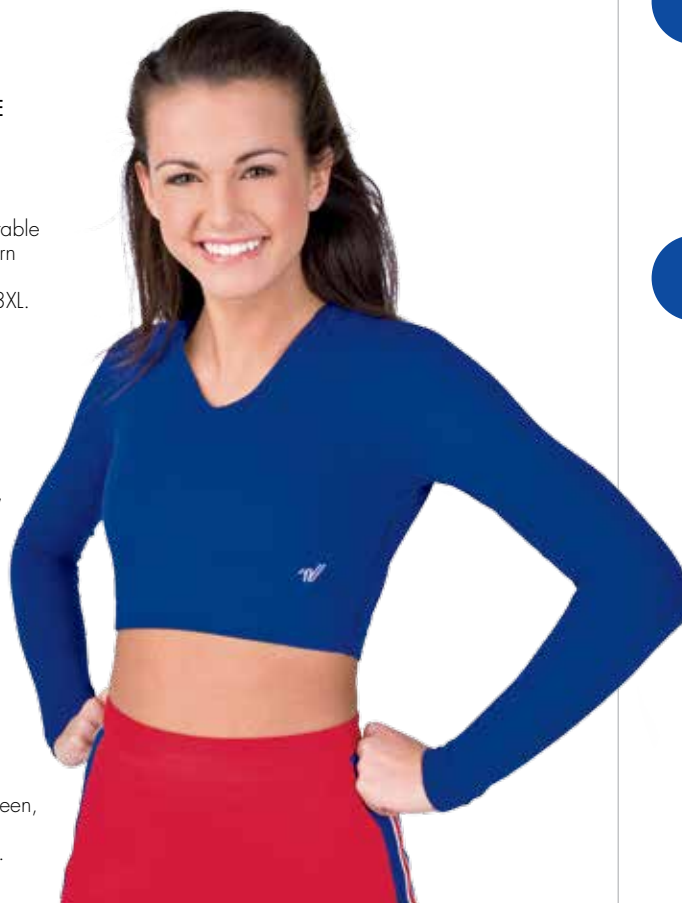

MotionFLEX® MOCK NECK MIDRIFF
MFBLR $35.95
Back neck zipper. Black, Navy, Royal, Scarlet, or White. YS-YL, S-2XL.

MotionFLEX® V-NECK MIDRIFF
MFBLRV $35.95
Black, Navy, Royal, Scarlet, or White. YS-YL, XS-2XL.

MotionFLEX® SHORT
MFSH13Q $21.95
In Stock! Black, Dark Green, Maroon, Navy, Royal, or Scarlet. YS-YL, XS-2XL.