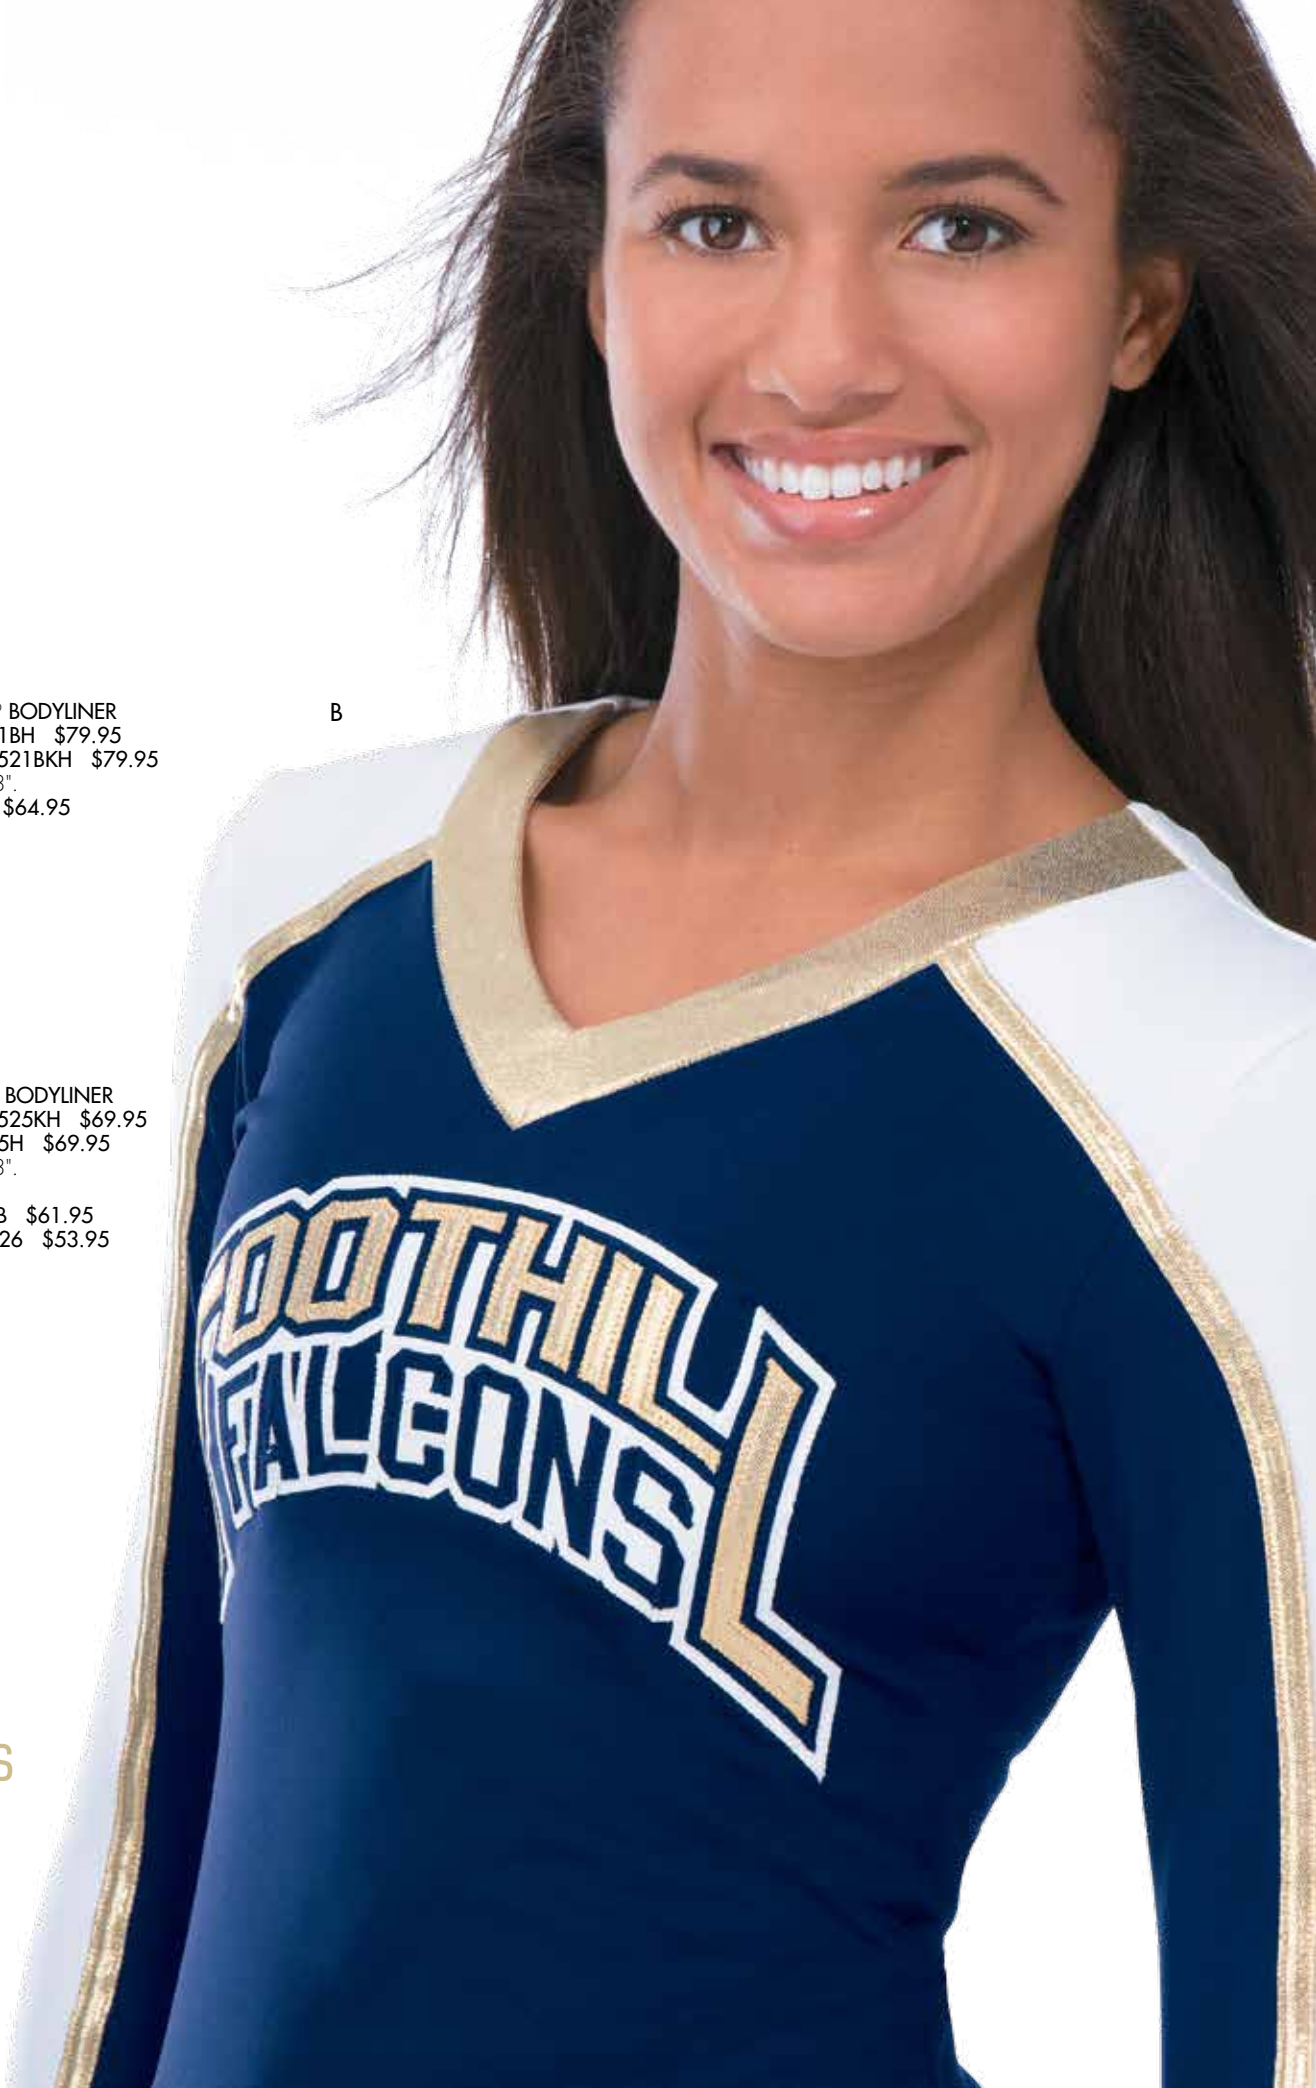

it's in
the details

Varsity is all about custom!
Choose classic braid - left -
or MotionFLEX trim - right.